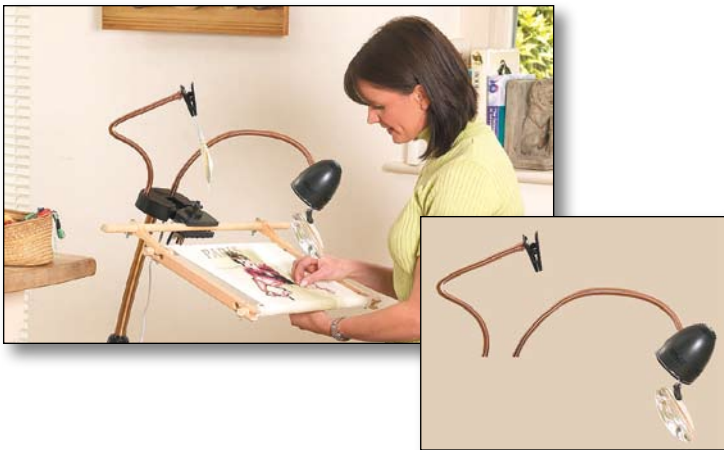

New Products 2009

Stitch Smart Stand U53048

Unique fully adjustable stand for needlework. Strong, stable metal stand which is easy to use in comfort, and assembles in seconds. Swivel system to lift and rotate your needlework frame or hoop (not included) 360 degrees. 37½" tall and 25½" wide. Legs fold up for easy storage. From Daylight.

8004 Stitch Smart Stand

\$120.00

Twist Portable Lamp U33700

Lightweight, foldable Daylight lamp with an easy twist shade so you can direct the light easiest stitching. Plugs in. Flicker free ballast prevents headaches. 13w energy saving tube for best color rendering ever. Base is removable and provides stability. 12" tall and 12" wide. Perfect for classes and on the go needleworkers. White with grey trim. Uses carry bag #2214.

8007 Twist Portable Lamp

\$75.00

Stitch Smart Accessory Pack U24048

The must-have accessories for the Stitch Smart Stand (#8004). Includes an 18" flexible Daylight lamp with an 11 watt low heat energy saving Daylight bulb (60w equivalent) and a 14" flexible charholder to hold patterns and drawings. 4½" 1.75X removable magnifier with 4.0X inset is also included for easier detail work.

8010 SS Accessory Pack

\$140.00

Travel Tumbler

Create your own personal travel tumbler with locking lid and bendable straw. 20oz capacity. Perfect for needlework, photos, machine embroidery, and art work. Lead free.